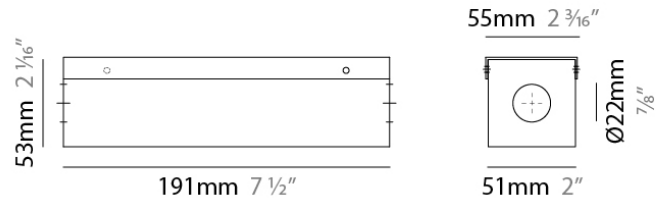

PROJECT	
TYPE	
NOTES	
QUANTITY	
DATE	

E9W554- : E9W554-30K-BRZ-13 COMPONENTS

ENCP5

DESCRIPTION
Empty Metal Enclosure for Driver - IP20 - Indoor Rated

GENERAL

Division: Architectural

PHYSICAL

Shape: Rectangle

Length (mm): 191

Length (in): 7 1/2"

Width (mm): 55

Width (in): 2 3/16"

Height (mm): 54

Height (in): 2 1/8"

Fixture Material: Metal

RATINGS AND CERTIFICATIONS

IP rating: IP20