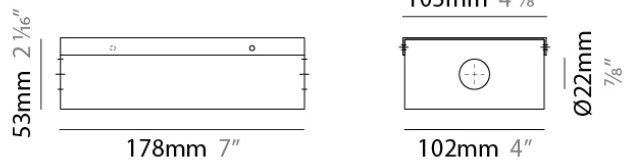

PHYSICAL

Length (mm): 148

Length (in): 5 ¹⁵/₁₆

Width (mm): 40

Width (in): 1 ⁵/₈

Height (mm): 30

Height (in): 1 ¹/₃₂

Weight (kg): 0.34

Length (mm): 290

Length (in): 11 ²⁷/₆₄

Width (mm): 59.9

Width (in): 2 ²³/₆₄

Height (mm): 35

Height (in): 1 ³/₈

Weight (kg): 0.878kg / 1.94lbs

ELECTRICAL

GENERAL

Division: Architectural : Components

PHYSICAL

Shape: Rectangle

Length (mm): 178

Length (in): 7

Width (mm): 105

Width (in): 4 1/8

Height (mm): 54

Height (in): 2 1/8

Screws: A4 stainless steel

Fixture Material: Metal

RATINGS AND CERTIFICATIONS

IP rating: IP20

E9W554- : E9W554-30K-BRZ-13 COMPONENTS

LEGEND