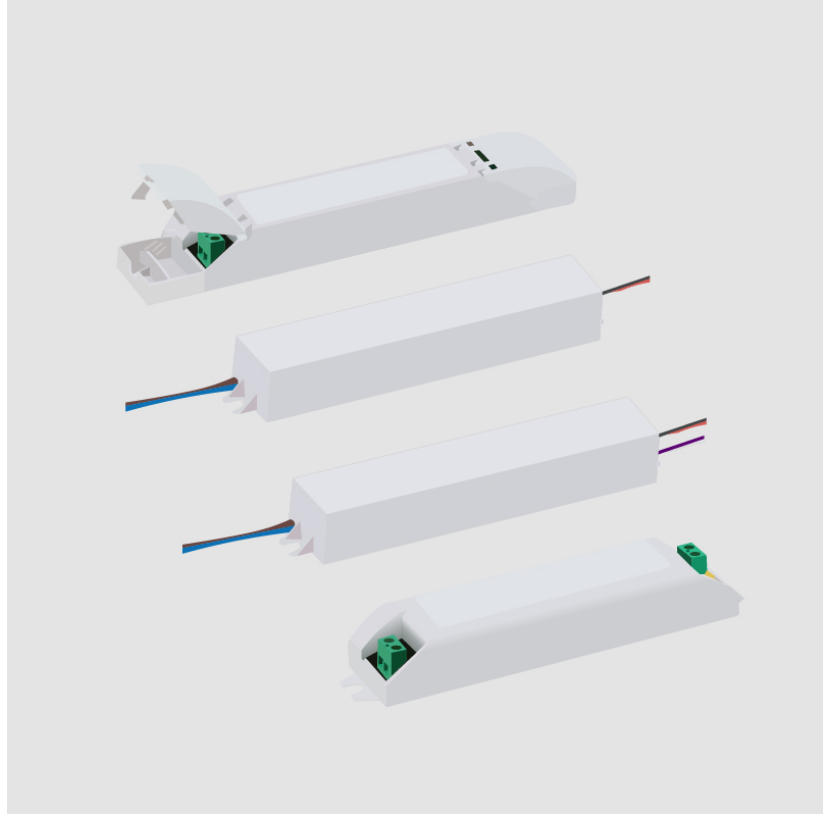

E9W554- : E9W554-30K-BRZ-13 COMPONENTS

DVO0600024TLC

DESCRIPTION

Tridonic Driver - LC 60W 24V 0-10V Ip SNC UNV - 0-10Vdc
Dimming (5%) - 60W - 24Vdc - 120-277Vac - LED power supply

GENERAL

Division: Architectural

PHYSICAL

Length (mm): 148.2

Length (in): 5 ¹³/₁₆

Width (mm): 45.6

Width (in): 1 ¹³/₁₆

Height (mm): 25.4

Height (in): 1

Weight (kg): 0.335

Weight (lbs): 0.75

Fixture Material: Metal

ELECTRICAL

Lamp Type: LED

Input Wattage (W): 75

Total Output Wattage (W): 0-60

Dimming: 0-10V Dimming

Driver Type: Constant Voltage - Universal

Driver Class: Class 2

Housing: Outdoor - ENCP22

Input Voltage (V): 120 - 277

Output Voltage (V): 24

Constant Voltage (V): 24

RATINGS AND CERTIFICATIONS

Certified By: UL Listed

IP rating: Dry / Damp